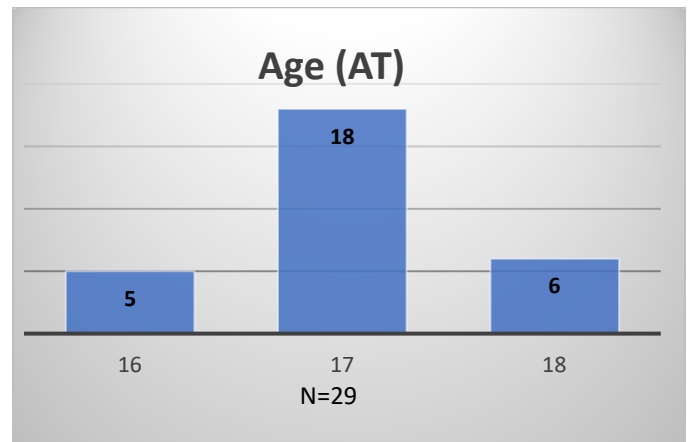

Daily Data Dashboard – March 22, 2024
Demographics for JTDC Population
Friday Morning Midnight Count

Total # of probation Involved youth¹: 1,318

¹ Probation Active: Any youth who is pending sentencing with an active social history, has been formally placed on probation or supervision with Cook County Juvenile Probation on the date of the report.

*Age, Gender and Race for Criminal Court population (N=1) is not represented in this report.

Daily Data Dashboard – March 22, 2024
Demographics for JTDC Population
Friday Morning Midnight Count