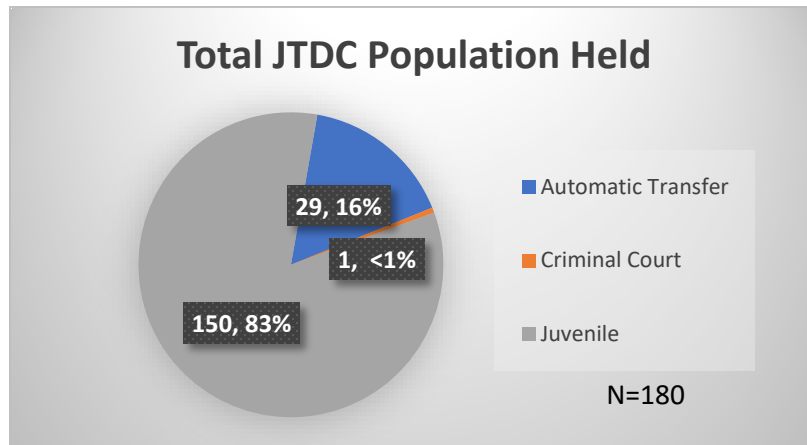

Daily Data Dashboard – March 22, 2024
Demographics for JTDC Population
Friday Morning Midnight Count

Total # of probation Involved youth¹: 1,318

¹ Probation Active: Any youth who is pending sentencing with an active social history, has been formally placed on probation or supervision with Cook County Juvenile Probation on the date of the report.

*Age, Gender and Race for Criminal Court population (N=1) is not represented in this report.

Daily Data Dashboard – March 22, 2024
Demographics for JTDC Population
Friday Morning Midnight Count