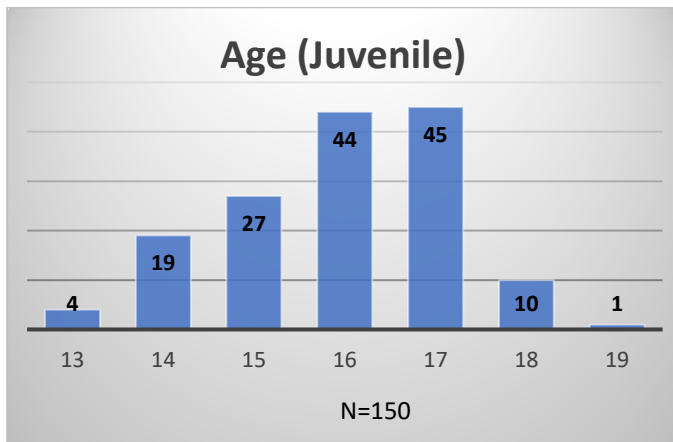

Daily Data Dashboard – March 22, 2024
Demographics for JTDC Population
Friday Morning Midnight Count

Total # of probation Involved youth¹: 1,318

¹ Probation Active: Any youth who is pending sentencing with an active social history, has been formally placed on probation or supervision with Cook County Juvenile Probation on the date of the report.

*Age, Gender and Race for Criminal Court population (N=1) is not represented in this report.

Daily Data Dashboard – March 22, 2024
Demographics for JTDC Population
Friday Morning Midnight Count