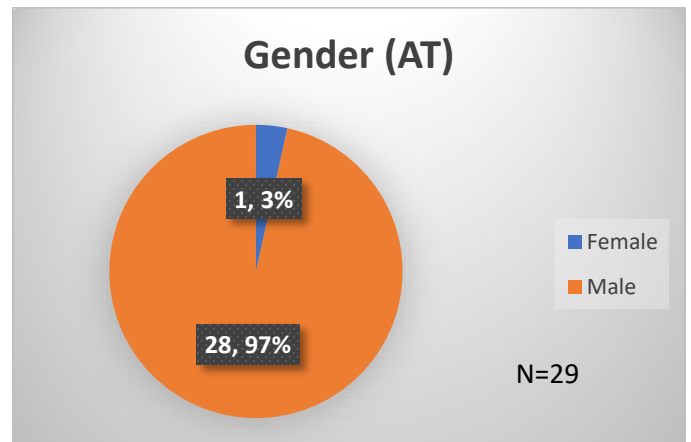

Daily Data Dashboard – March 22, 2024
Demographics for JTDC Population
Friday Morning Midnight Count

Total # of probation Involved youth¹: 1,318

¹ Probation Active: Any youth who is pending sentencing with an active social history, has been formally placed on probation or supervision with Cook County Juvenile Probation on the date of the report.

*Age, Gender and Race for Criminal Court population (N=1) is not represented in this report.

Daily Data Dashboard – March 22, 2024
Demographics for JTDC Population
Friday Morning Midnight Count