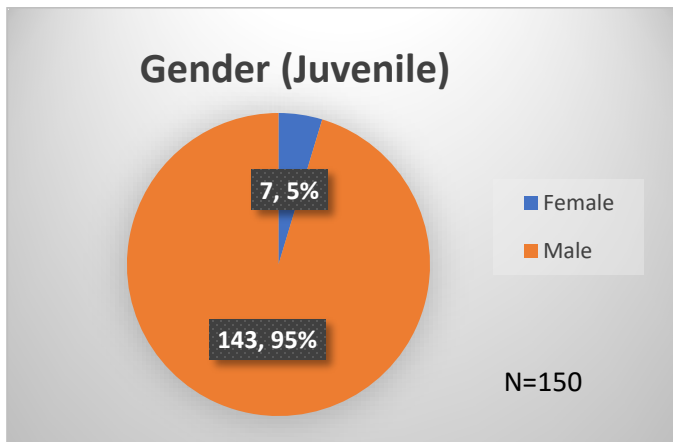

Daily Data Dashboard – March 22, 2024
Demographics for JTDC Population
Friday Morning Midnight Count

Total # of probation Involved youth¹: 1,318

¹ Probation Active: Any youth who is pending sentencing with an active social history, has been formally placed on probation or supervision with Cook County Juvenile Probation on the date of the report.

*Age, Gender and Race for Criminal Court population (N=1) is not represented in this report.

Daily Data Dashboard – March 22, 2024
Demographics for JTDC Population
Friday Morning Midnight Count